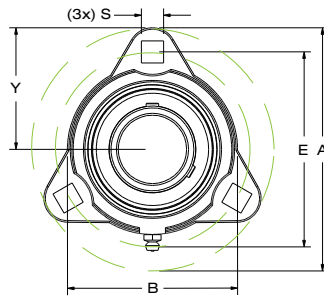

SBRFB 200 SERIES

Light-Duty 3-Bolt Flange Block
Setscrew Lock

TURNER

Mounted Bearings

Available Seal Style:

Standard

| Bearing Number | Shaft Dia. d in. mm. | Dimensions in. mm. | | | | | | | | | | | Bolt Used in. mm. | Load Rating lbs. kN. | | Bearing Insert | Housing Number | Weight lbs. kg. | |
|----------------|-------------------------|--------------------|-------|------|------|------|------|------|------|-------|--------|--------|----------------------|-------------------------|---------------------------|----------------|----------------|--------------------|---------------------------|
| | | A | E | I | G | B | L | S | Z | Y | Bi | N | | M | Dynamic C _r | | | | Static C _{or} |
| SBRFB 204-12 | 3/4 | 3.56 | 2.811 | 0.44 | 0.44 | 2.64 | 0.79 | 0.34 | 1.14 | 1.78 | 0.9843 | 0.2756 | 0.7087 | 5/16 | 2,883 | 1,496 | SB 204-12 | RFB 204 | 0.9 0.4 |
| SBRFB 204 | 20 | 90.5 | 71.4 | 11.1 | 11.0 | 67.0 | 20.0 | 8.7 | 29.1 | 45.25 | 25.0 | 7.0 | 18.0 | M6 | 12.82 | 6.65 | SB 204 | | |
| SBRFB 205-14 | 7/8 | 3.75 | 3.000 | 0.41 | 0.43 | 2.87 | 0.79 | 0.34 | 1.17 | 1.87 | 1.0630 | 0.2953 | 0.7677 | 5/16 | 3,155 | 1,810 | SB 205-14 | RFB 205 | 1.1 0.5 |
| SBRFB 205-15 | 15/16 | | | | | | | | | | | | | | | | SB 205-15 | | |
| SBRFB 205 | 25 | | | | | | | | | | | | | | | | SB 205 | | |
| SBRFB 205-16 | 1 | | | | | | | | | | | | | | | | SB 205-16 | | |
| SBRFB 206-17 | 1 1/16 | 4.45 | 3.563 | 0.47 | 0.47 | 2.99 | 0.87 | 0.41 | 1.33 | 2.22 | 1.1811 | 0.3150 | 0.8661 | 3/8 | 4,377 | 2,569 | SB 206-17 | RFB 206 | 1.3 0.6 |
| SBRFB 206-18 | 1 1/8 | | | | | | | | | | | | | | | | SB 206-18 | | |
| SBRFB 206 | 30 | | | | | | | | | | | | | | | | SB 206 | | |
| SBRFB 206-19 | 1 3/16 | | | | | | | | | | | | | | | | SB 206-19 | | |
| SBRFB 206-20 | 1 1/4 | | | | | | | | | | | | | | | | SB 206-20 | | |
| SBRFB 207-20 | 1 1/4 | 4.82 | 3.937 | 0.50 | 0.50 | 3.50 | 0.94 | 0.41 | 1.42 | 2.41 | 1.2589 | 0.3346 | 0.9252 | 3/8 | 5,775 | 3,497 | SB 207-20 | RFB 207 | 2.0 0.9 |
| SBRFB 207-21 | 1 5/16 | | | | | | | | | | | | | | | | SB 207-21 | | |
| SBRFB 207-22 | 1 3/8 | | | | | | | | | | | | | | | | SB 207-22 | | |
| SBRFB 207 | 35 | | | | | | | | | | | | | | | | SB 207 | | |
| SBRFB 207-23 | 1 7/16 | | | | | | | | | | | | | | | | SB 207-23 | | |